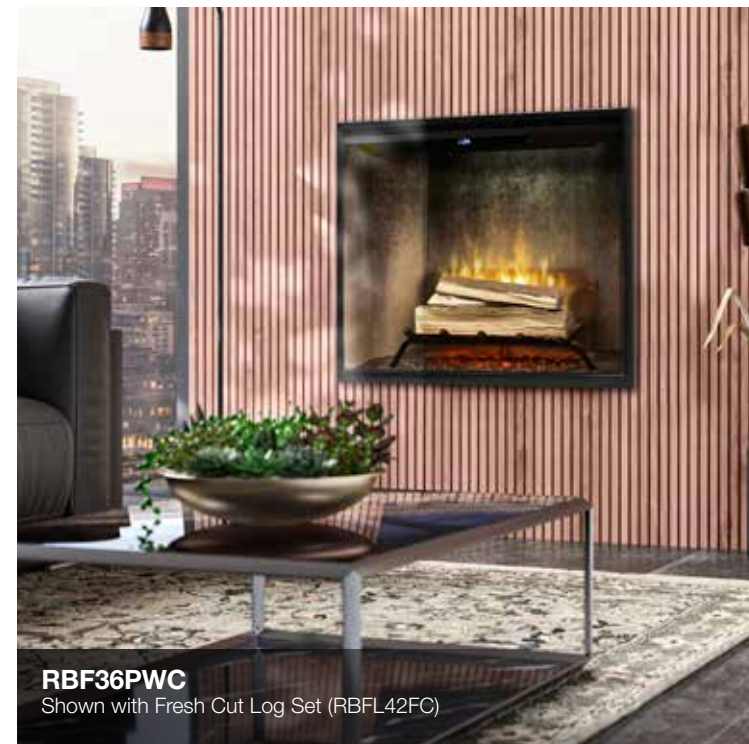

RBF36WC
37-1/4" x 26-5/8" x 12-1/8" (WxHxD)
94.4 cm x 67.6 cm x 30.8 cm

RBF36PWC
37-1/4" x 31" x 12-1/8" (WxHxD)
94.4 cm x 78.8 cm x 30.8 cm

RBF42WC
43-1/4" x 31" x 12-1/8" (WxHxD)
109.8 cm x 78.8 cm x 30.8 cm

Direct-wire Electric Fireboxes

-  **Revillusion® Flame Technology**
Flames are larger, brighter and more random, appearing from within the logs.
-  **ThruView™ Full-depth Design**
See clear through the flames to the back of the firebox for a more authentic experience.
-  **Mirage™ Flame Panel**
Partially frosted acrylic panel is clearly better than a mirror, showing only dazzling flames and no reflections.
-  **Realogs® Plus**
A full grate of life-size hardwood-cast logs, tiered for greater depth.
-  **More authentic day or night;**
270-degree surround with natural soot markings.
-  **Mood Lighting**
Customize the firebox glow with a choice of warm hues, plus midnight mode.
-  **Color Enhancement**
Adjust the flame base color to red or blue.
-  **Brightness and Flicker**
Adjust light level to suit the room and choose flicker effect for enhanced firelight.
-  **Ambient Light Sensor**
Automatically adjusts firebox light to suit the room day to night.
-  **Quick and Easy Installation**
Simply frame, wire and finish – no venting, gas lines or safety screens.
-  **Primary Heat**
Option to use 240 volt supply for up to 8,800 BTU - use as part of primary heating plan; heater also operates without flame and can be deactivated.
-  **Direct-wire**
Designed to be direct-wired to a 120, 208 or 240 volt circuit for a seamless look (optional plug kit available). *RBF24DLX/RBF24DLXWC - plug attached. Simply plug-in and enjoy or direct-wire to 120V connection only.