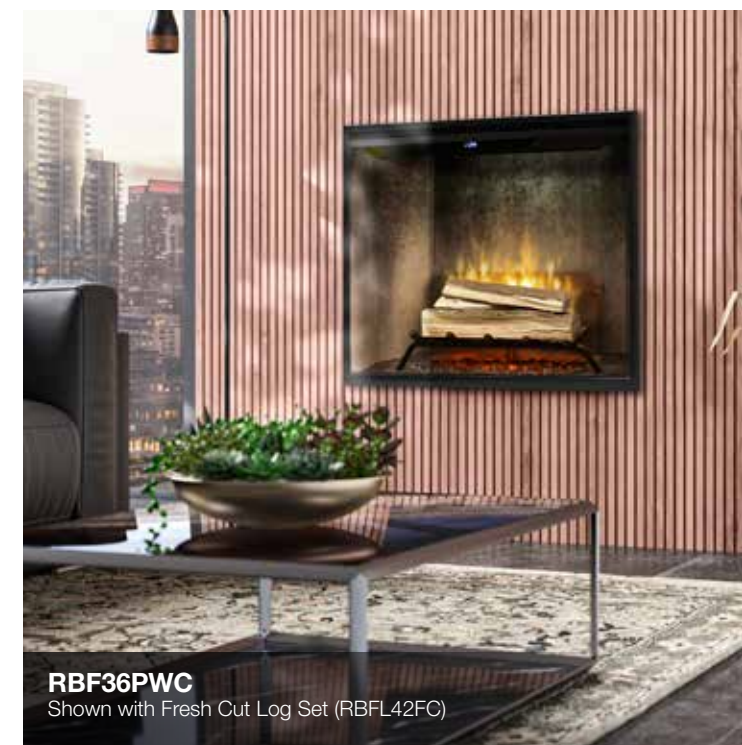

The Future of Fireplaces is Clear.™

Revillusion® is a completely new way of looking at fireplaces, and changing the standard for electric. A clear view through the lifelike flames, to the full interior, captures the charm of a wood-burning fireplace. Enjoy the look of a fireplace cut straight from the pages of a magazine by choosing Revillusion®; clearly a better fireplace.

Revillusion fireplaces... now with **endless possibilities.**

Pick a size:

Pick a backer (herringbone or weathered concrete):

Upgrade the log set:

Add an accessory:

Direct-wire Electric Fireboxes

Firebox Features