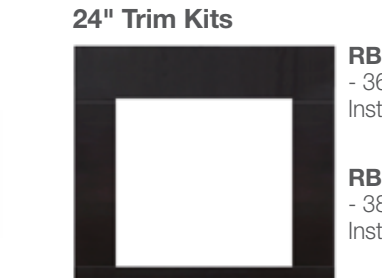

RBFGLOSS42
41-1/8" W x 26-5/8" H x 3/8" D
(104.5cm x 67.5cm x 1.1cm)

Double Glass Doors
Functional doors with tempered glass.

RBFDOR30
33-3/4" W x 27-1/4" H x 1-1/4" D
(85.8cm x 69.4cm x 3.7cm)

RBFDOR36
39-3/4" W x 27-1/4" H x 1-1/4" D
(101.1cm x 69.4cm x 3.7cm)

RBFDOR36P
39-3/4" W x 31.3/4" H x 1-1/4" D
(101.1cm x 80.8cm x 3.7cm)

RBFDOR42
47-7/8" W x 31-3/4" H x 1-1/4" D
(116.5cm x 80.8cm x 3.7cm)

24" Trim Kits

RBF24TRIM36
- 36" Black Installation Trim

RBF30TRIM38
- 38" Black Installation Trim