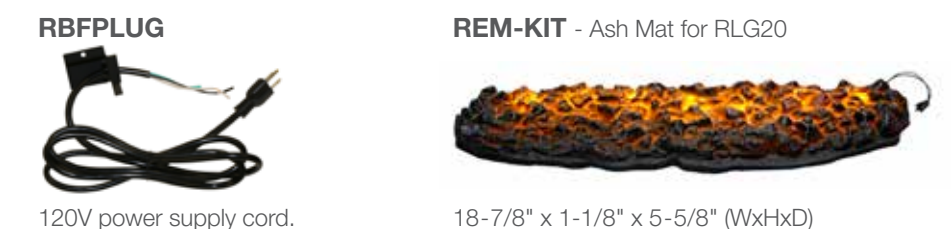

For more information and product specifications, please visit dimplex.com

Revillusion
by Dimplex

ThruView® Electric Fireboxes and Log Sets